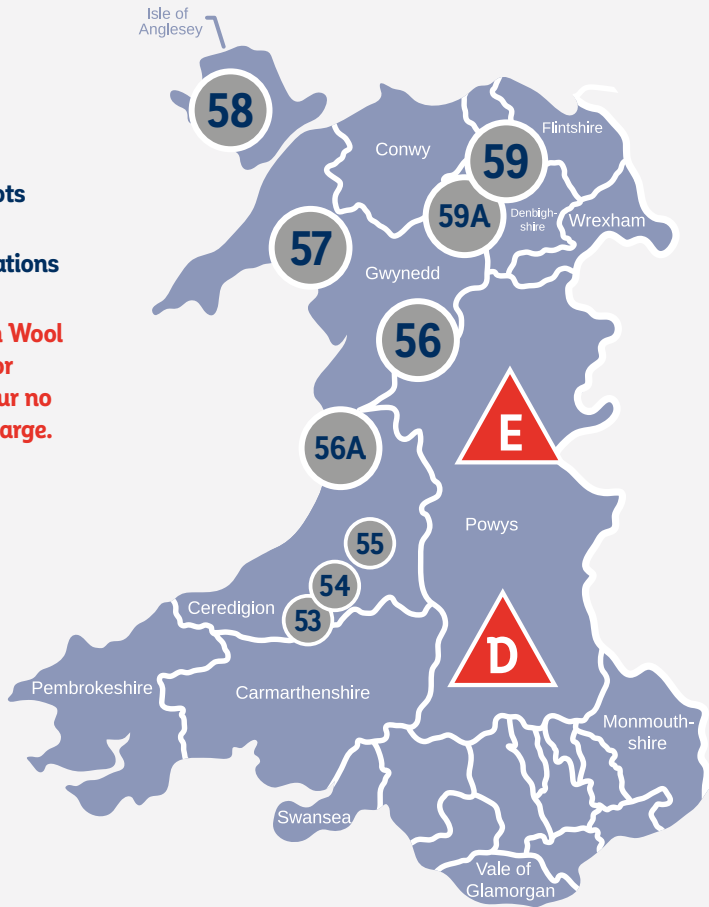

# GRADING DEPOTS AND DROP OFF LOCATIONS

## WALES

Key:

-  Grading Depots
-  Drop Off Locations

Deliveries to British Wool drop off locations or grading depots incur no onward carriage charge.

**Deliveries to British Wool grading depots or approved drop off locations incur no onward carriage charge.**

Bwlcyn Farm, Bryngwran, Holyhead, Anglesey, LL65 3RW • 01766 515 178 • Porthmadog@britishwool.org.uk  
7th June - 24th Sept; Monday's 8am - 4.30pm and Friday's 8am - 3.30pm

**Ruthin Drop Off - Lowri Evans**

Brickfield Lane, Ruthin, Clwyd, LL15 2TN • 01824 709 606  
Monday to Friday 8:00am - 4:30pm

**Corwen Drop Off - G & N Evans**

Groesfaen, Ty-Nant, Corwen, Denbighshire, LL21 0PB  
By arrangement, please contact Glen Evans: 07977 077780