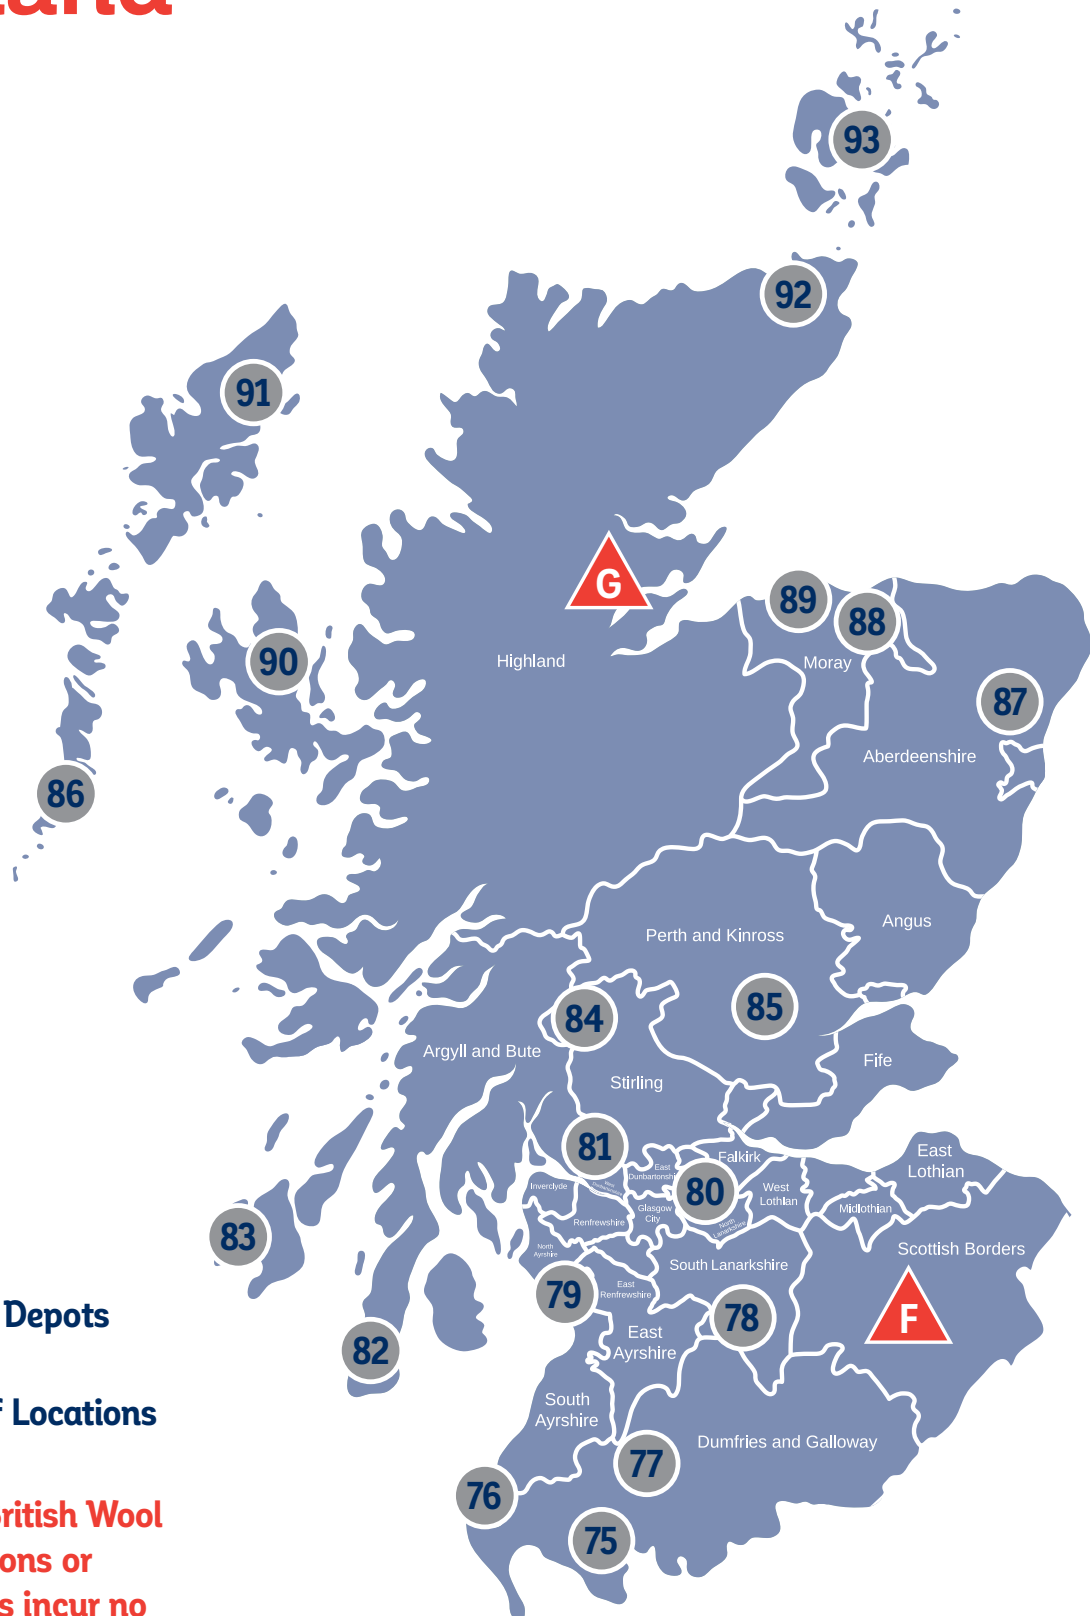

Grading Depots and Drop Off Locations

Scotland

Key:

 **Grading Depots**

 **Drop Off Locations**

Deliveries to British Wool drop off locations or grading depots incur no onward carriage charge.

Grading Depots and Drop Off Locations Scotland

F The Borders Grading Depot – Michael Sanderson, Depot Manager

Level Crossing Road, Selkirk, TD7 5EQ
Tel: 01896 754898 Email: galashiels@britishwool.org.uk

**NEW FOR
2023**

75 Bladnoch Park Drop Off – Lynda McIntyre