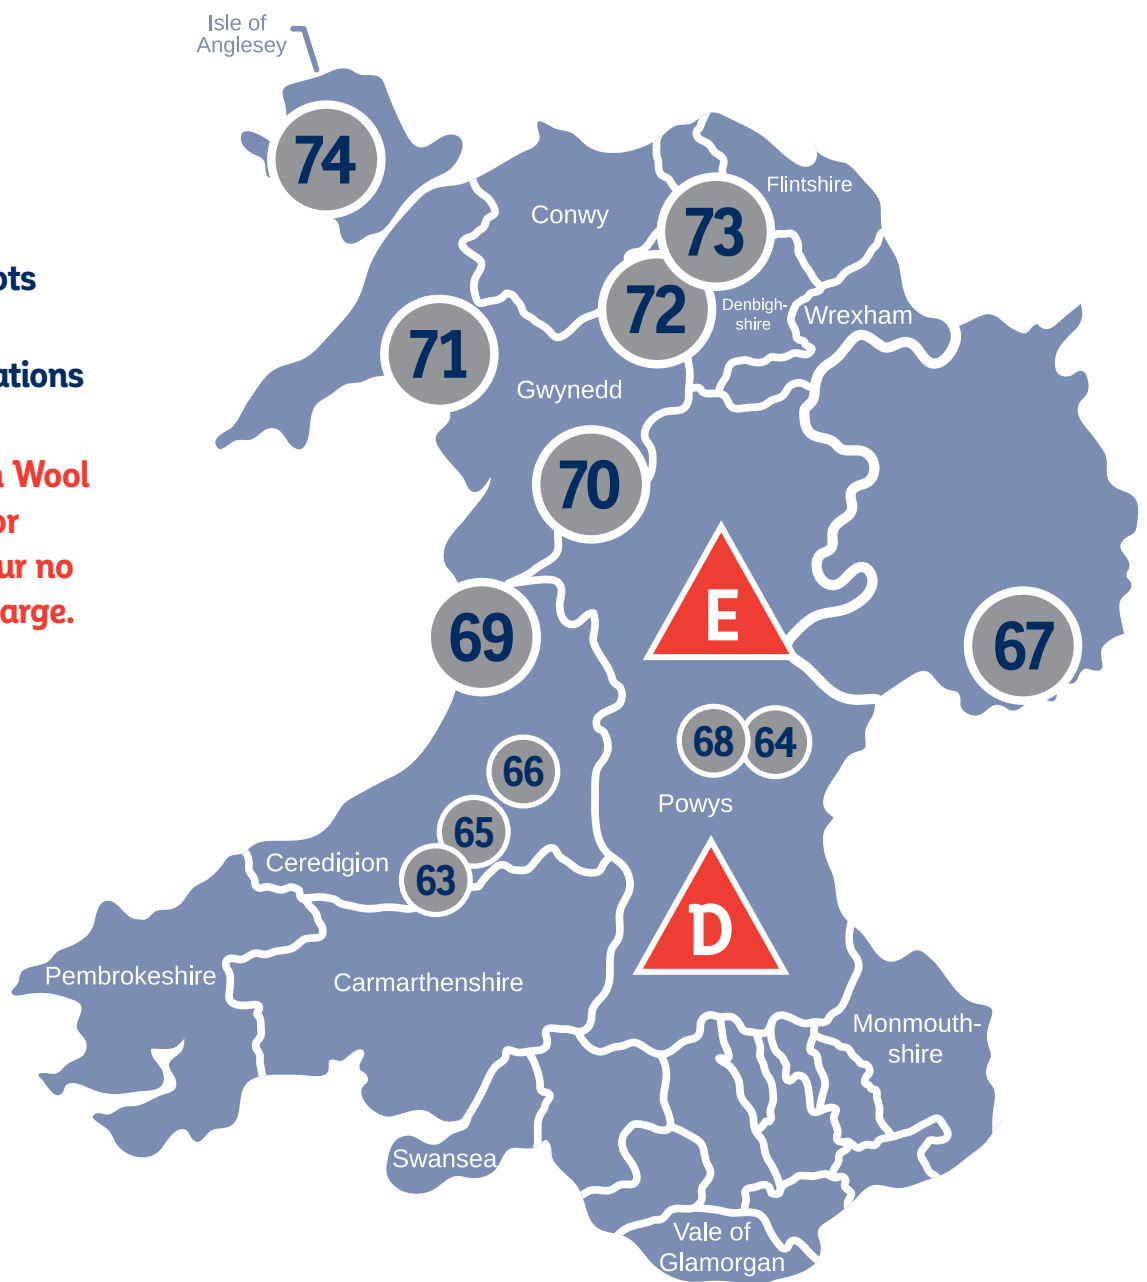

Grading Depots and Drop Off Locations

Wales

Key:

 **Grading Depots**

 **Drop Off Locations**

Deliveries to British Wool drop off locations or grading depots incur no onward carriage charge.

Grading Depots and Drop Off Locations

**DELIVERIES TO BRITISH WOOL GRADING DEPOTS
OR APPROVED DROP OFF LOCATIONS**

**INCUR NO ONWARD
CARRIAGE CHARGE.**

Grading Depots and Drop Off Locations

Wales

72 Corwen Drop off – G & N Evans

Groesfaen, Ty-Nant, Corwen, Denbighshire, LL21 0PB
Tel: 01490 460289

73 Ruthin Drop Off – Lowri Evans

Brickfield Lane, Ruthin, Clwyd, LL15 2TN
Tel: 01824 709606 Monday to Friday 8am - 4.30pm.

74 Holyhead Drop Off – Meirion Jones

Bwlcyn Farm, Bryngwran, Holyhead, Anglesey, LL65 3RW
Tel: 01766 515178 Email: MeirionJones@britishwool.org.uk Monday and Friday only from June to September; 8am - 4.30pm. Please call prior to arrange drop off.