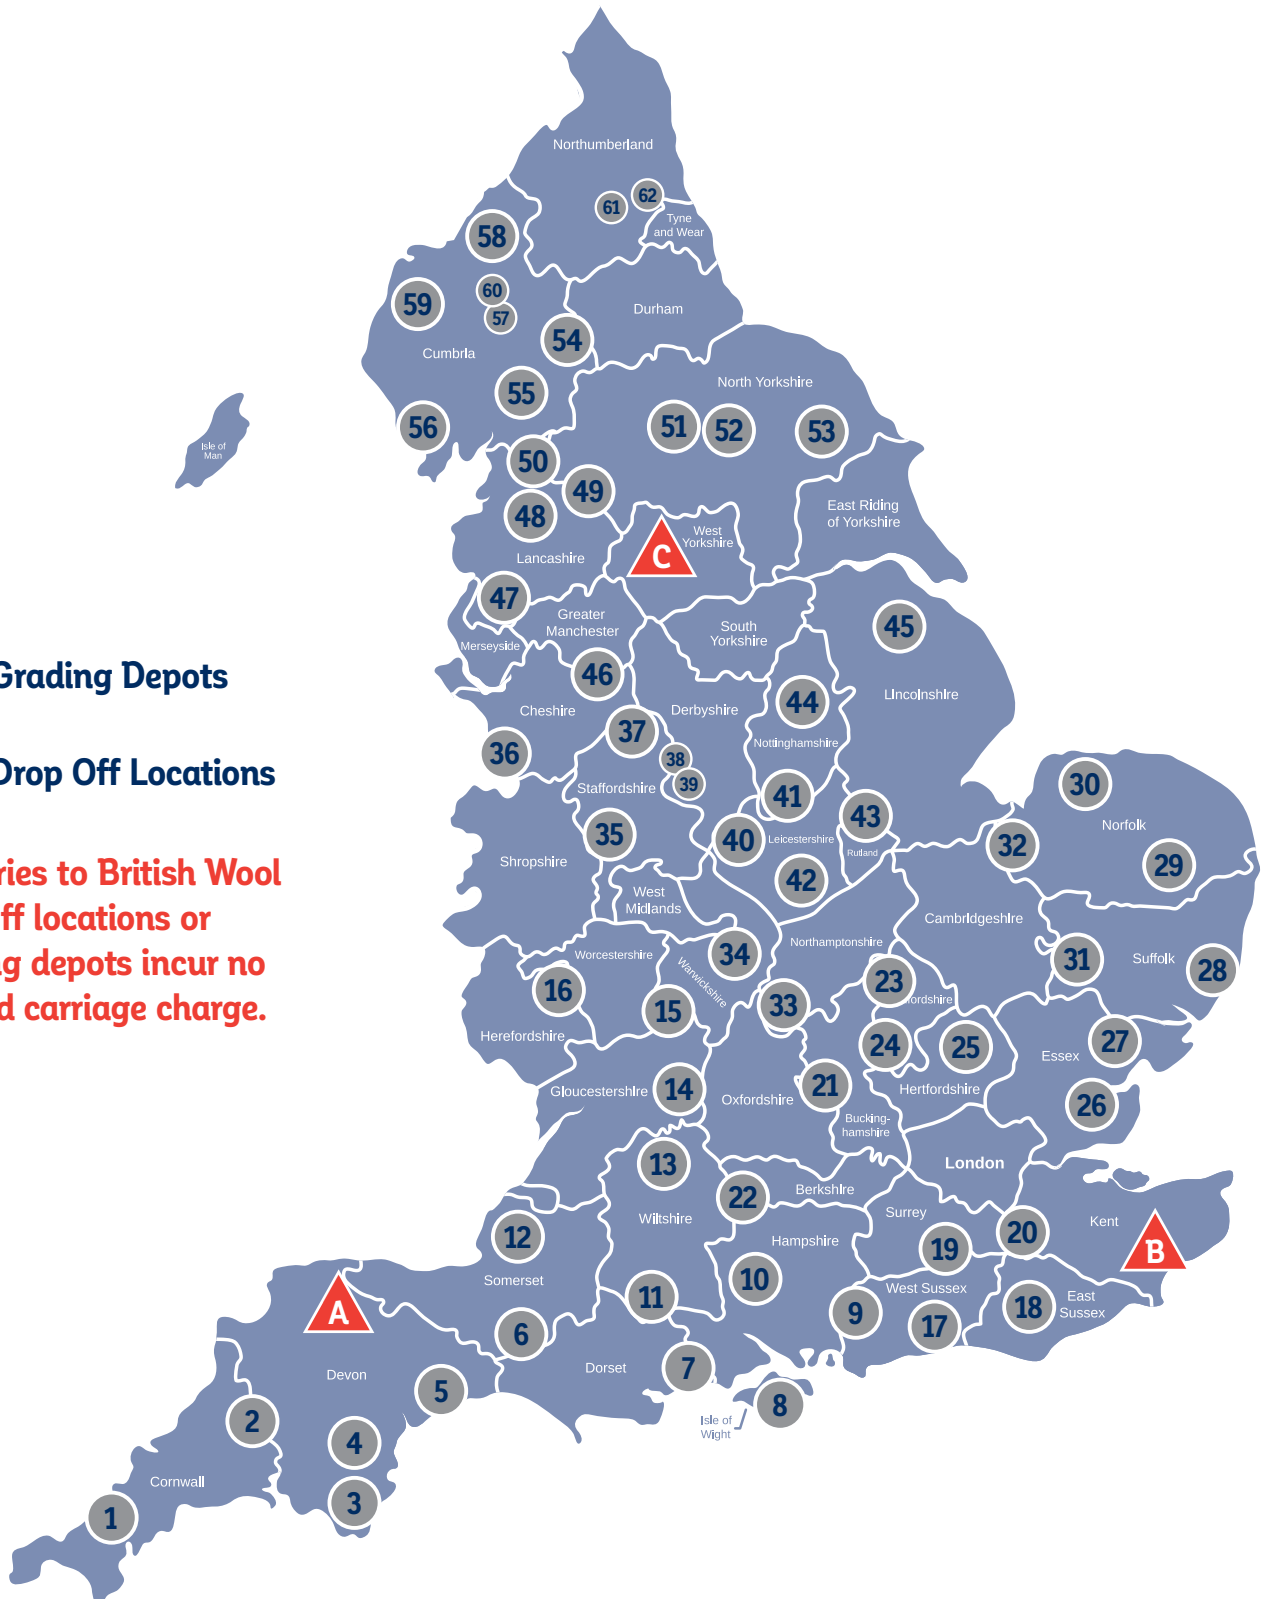

Grading Depots and Drop Off Locations England

Key:

 Grading Depots

 Drop Off Locations

Deliveries to British Wool drop off locations or grading depots incur no onward carriage charge.

Grading Depots and Drop Off Locations England